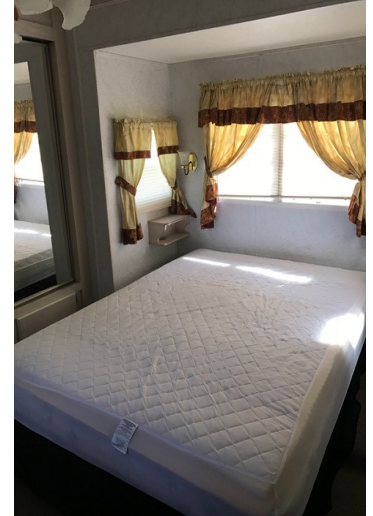

# \$10,500

Charming 1995 Woodland Park Brand Trailer For Sale on site 53 in Bit O Heaven RV Mobile Home Park in Donna Texas. 8' x 34' with a tip out that makes it 10' wide. In GREAT shape, Fully Furnished, Air Conditioning, with all appliances included (refrigerator, stove, dishwasher, microwave, washer and dryer). Spacious Open Floorplan, lots of cabinet space, large deck with handrails, awning and shed included. Monthly lot rent does apply.